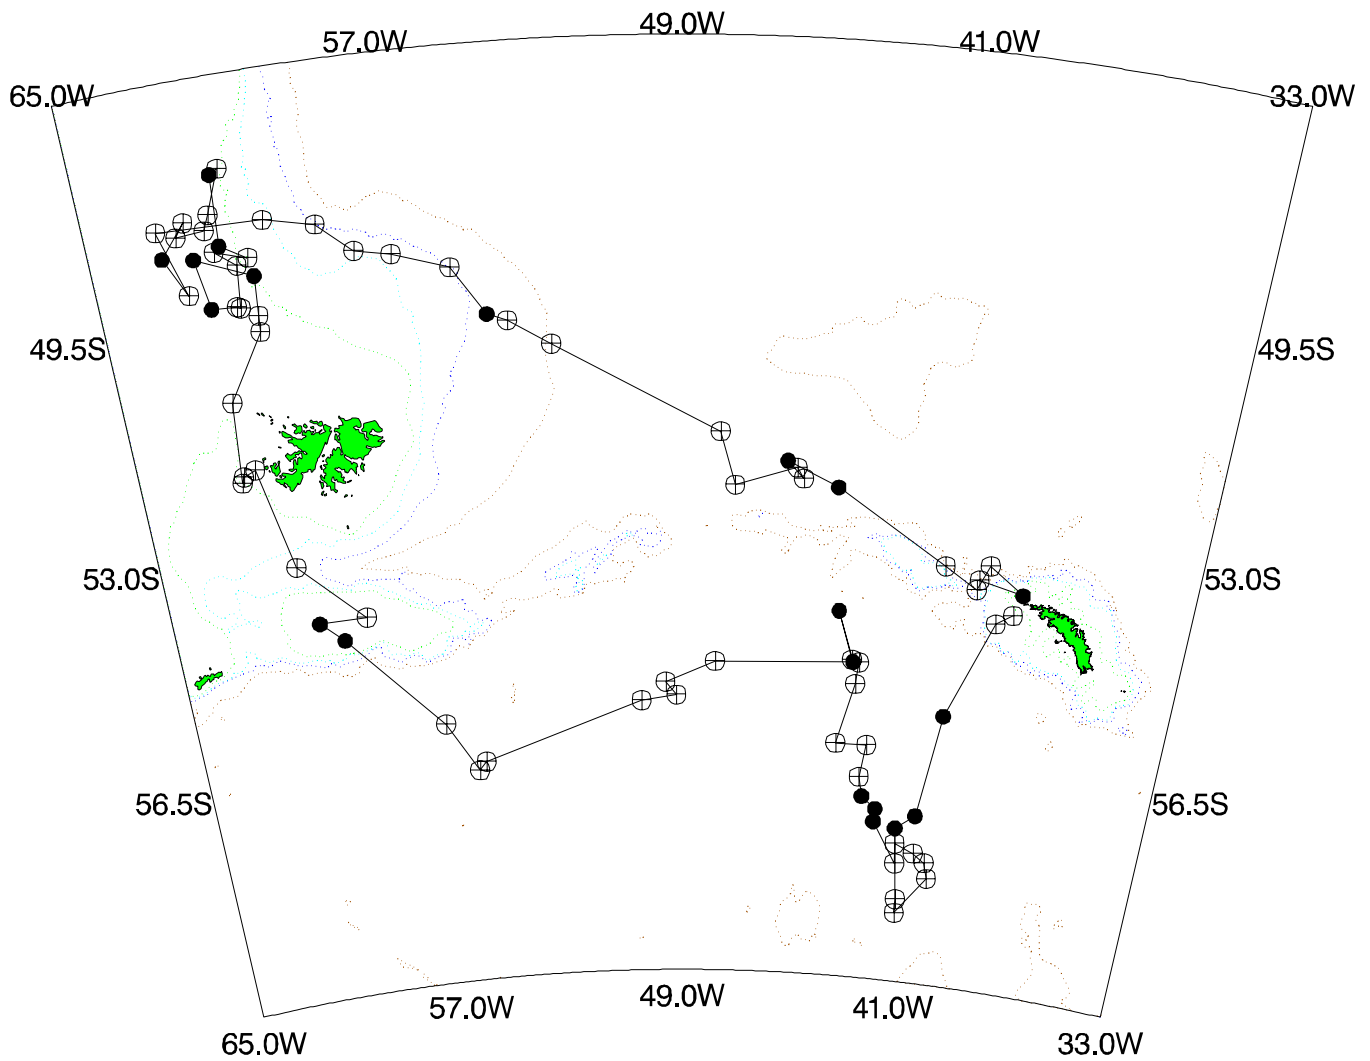

# Satellite Tracked Northern Giant Petrel

Rng 1859 km      31OCT98:15:54 – 12NOV98:07:54  
Ptt: 1571 Trip: 13 Ring: 1230101/0000

( 11.67 days)  
Sum 6816 km